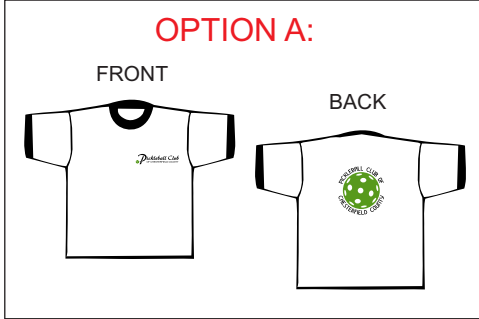

ORDER FORM

\$ 22.00 Short Sleeve \$ 24.00 Long Sleeve \$ 30.00 sweatshirt

Please return order form to: thedinkshop@yahoo.com

Money will be collected upon delivery. thank you!

Option A- B -C:

Size:

Please Indicate Shirt Option / Size:

--	--

Please Circle Choice:

Performance T's: Moisture wicking - style and color choices:

- | | |
|-------------------------------|---|
| Men: Crew: | Neon Orange, Carolina Blue, Navy Blue, Black, Turquoise |
| Men: Long Sleeve | Navy, Black, Royal Blue, Iron Grey, Orange, Sapphire |
| Women: V Neck / Short Sleeve: | Purple, Pink Raspberry, Navy Blue, Tropical Blue |
| Women: Crew / Short Sleeve: | Turquoise, Orange, Purple, Pink Raspberry, Tropical Blue |
| Women: Sleeveless: | Royal Blue, Navy Blue, Black, Silver |
| Women: Racer: | Purple, Pink Raspberry, Neon Pink, Iron Grey, Navy |
| Women: Long Sleeve V Neck | Purple, Iron Grey, Navy, Royal, Pink Raspberry, Hot Coral |

Cotton T's: Cotton Blend - style and color choices:

- | | |
|------------------------------|---|
| Men: Crew | Navy, Charcoal, Royal Blue, Black, Orange |
| Men: Long Sleeve Crew | Navy, Charcoal, Royal Blue, Black, Orange |
| Women V Neck / Short Sleeve: | Lt Blue, Purple, Royal Blue, Med Grey, Orange |
| Women Crew / Long Sleeve: | Purple, Black, Royal, Orange, Grey, Navy |