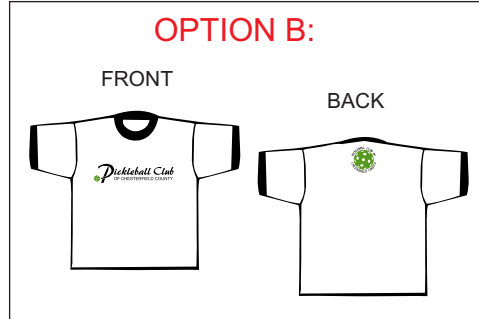

ORDER FORM

\$ 22.00 Short Sleeve \$ 24.00 Long Sleeve \$ 30.00 sweatshirt

Please return order form to: thedinkshop@yahoo.com

Money will be collected upon delivery. thank you!

Option A- B -C:

Size:

Please Indicate Shirt Option / Size:

--	--

Please Circle Choice:

Performance T's: Moisture wicking - style and color choices:

- | | |
|-------------------------------|---|
| Men: Crew: | Neon Orange, Carolina Blue, Navy Blue, Black, Turquoise |
| Men: Long Sleeve | Navy, Black, Royal Blue, Iron Grey, Orange, Sapphire |
| Women: V Neck / Short Sleeve: | Purple, Pink Raspberry, Navy Blue, Tropical Blue |
| Women: Crew / Short Sleeve: | Turquoise, Orange, Purple, Pink Raspberry, Tropical Blue |
| Women: Sleeveless: | Royal Blue, Navy Blue, Black, Silver |
| Women: Racer: | Purple, Pink Raspberry, Neon Pink, Iron Grey, Navy |
| Women: Long Sleeve V Neck | Purple, Iron Grey, Navy, Royal, Pink Raspberry, Hot Coral |

Cotton T's: Cotton Blend - style and color choices:

- | | |
|------------------------------|---|
| Men: Crew | Navy, Charcoal, Royal Blue, Black, Orange |
| Men: Long Sleeve Crew | Navy, Charcoal, Royal Blue, Black, Orange |
| Women V Neck / Short Sleeve: | Lt Blue, Purple, Royal Blue, Med Grey, Orange |
| Women Crew / Long Sleeve: | Purple, Black, Royal, Orange, Grey, Navy |