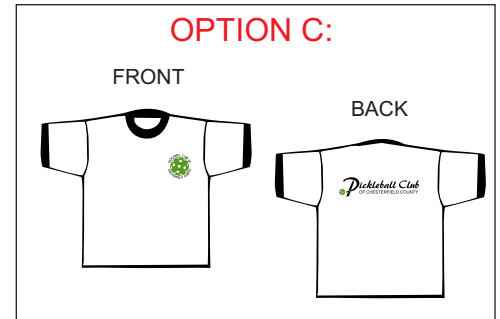

ORDER FORM

\$ 22.00 Short Sleeve \$ 24.00 Long Sleeve \$ 30.00 sweatshirt

Please return order form to: thedinkshop@yahoo.com

Money will be collected upon delivery. thank you!

Option A- B -C:

Size:

Please Indicate Shirt Option / Size:

--	--

Please Circle Choice:

Performance T's: Moisture wicking - style and color choices:

- | | |
|-------------------------------|---|
| Men: Crew: | Neon Orange, Carolina Blue, Navy Blue, Black, Turquoise |
| Men: Long Sleeve | Navy, Black, Royal Blue, Iron Grey, Orange, Sapphire |
| Women: V Neck / Short Sleeve: | Purple, Pink Raspberry, Navy Blue, Tropical Blue |
| Women: Crew / Short Sleeve: | Turquoise, Orange, Purple, Pink Raspberry, Tropical Blue |
| Women: Sleeveless: | Royal Blue, Navy Blue, Black, Silver |
| Women: Racer: | Purple, Pink Raspberry, Neon Pink, Iron Grey, Navy |
| Women: Long Sleeve V Neck | Purple, Iron Grey, Navy, Royal, Pink Raspberry, Hot Coral |

Cotton T's: Cotton Blend - style and color choices:

- | | |
|------------------------------|---|
| Men: Crew | Navy, Charcoal, Royal Blue, Black, Orange |
| Men: Long Sleeve Crew | Navy, Charcoal, Royal Blue, Black, Orange |
| Women V Neck / Short Sleeve: | Lt Blue, Purple, Royal Blue, Med Grey, Orange |
| Women Crew / Long Sleeve: | Purple, Black, Royal, Orange, Grey, Navy |